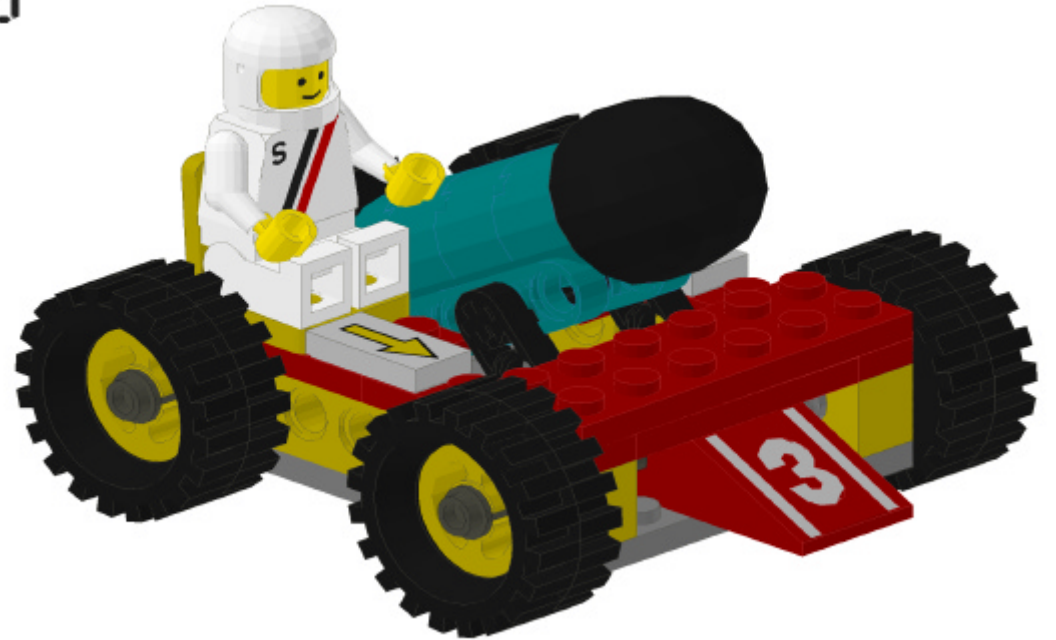

9

Stp	No.	Color	Part no.	Part name
1	1	Light-Gray	3036.DAT	Plate 6 x 8
1	2	Black	3706.DAT	Technic Axle 6
1	1	Yellow	3702.DAT	Technic Brick 1 x 8 with Holes
1	1	Light-Gray	3713.DAT	Technic Bush
1	1	Light-Gray	4265C.DAT	Technic Bush 1/2 Smooth
2	1	Black	4519.DAT	Technic Axle 3
2	1	Black	6632.DAT	Technic Liftarm 1 x 3
3	1	Black	3005.DAT	Brick 1 x 1
3	4	Dark-Cyan	3941.DAT	Brick 2 x 2 Round
3	1	Dark-Cyan	4032.DAT	Plate 2 x 2 Round
3	1	Black	3704.DAT	Technic Axle 2
3	1	Light-Gray	3713.DAT	Technic Bush
3	1	Light-Gray	4265C.DAT	Technic Bush 1/2 Smooth
3	1	Yellow	32133C01.DAT	Technic Competition Arrow (Complete)
3	1	Black	6632.DAT	Technic Liftarm 1 x 3
3	2	Dark-Cyan	32017.DAT	Technic Liftarm 1 x 5
3	2	Dark-Cyan	4150.DAT	Tile 2 x 2 Round
4	1	Red	3298P56.DAT	Slope Brick 33 3 x 2 with Number 3 Pattern
4	1	Yellow	3702.DAT	Technic Brick 1 x 8 with Holes
5	4	Dark-Gray	6587.DAT	Technic Axle 3 with Stud
5	4	Light-Gray	4265C.DAT	Technic Bush 1/2 Smooth
5	4	Black	2346.DAT	Tyre Medium
5	4	Yellow	3482.DAT	Wheel Centre Large
6	3	Red	3710.DAT	Plate 1 x 4
6	2	Red	3020.DAT	Plate 2 x 4
7	1	Yellow	4079.DAT	Minifig Seat 2 x 2
7	1	Red	3795.DAT	Plate 2 x 6
7	2	White	3069BP06.DAT	Tile 1 x 2 with Long Yellow Arrow with Black Border Pattern
8	2	Yellow	983.DAT	Minifig Hand
8	1	Yellow	3626AP01.DAT	Minifig Head - Stud Solid with Standard Grin Pattern
8	1	White	193B.DAT	Minifig Helmet Classic with Thick Chin Guard
8	1	White	970C02.DAT	Minifig Hips and Legs, Sitting (Complete)
8	1	White	973P14.DAT	Minifig Torso with 'S' Logo Red / Black Pattern
8	1	White	976.DAT	~Minifig Arm Left (Obsolete)
8	1	White	975.DAT	~Minifig Arm Right (Obsolete)