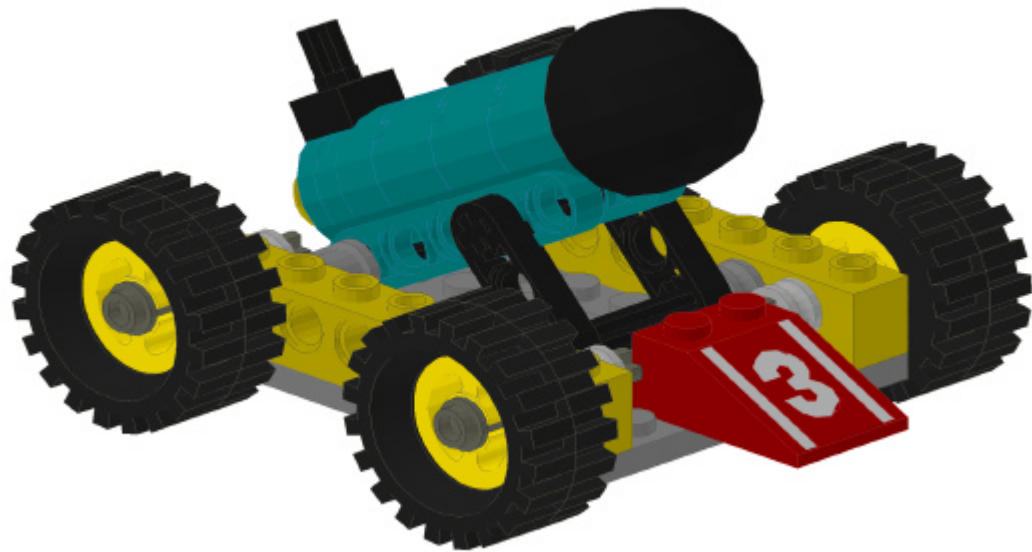

1

2

3

4

5

6

7

8

9

Stp	No.	Color	Part no.	Part name
1	1	Light-Gray	3036.DAT	Plate 6 x 8
1	2	Black	3706.DAT	Technic Axle 6
1	1	Yellow	3702.DAT	Technic Brick 1 x 8 with Holes
1	1	Light-Gray	3713.DAT	Technic Bush
1	1	Light-Gray	4265C.DAT	Technic Bush 1/2 Smooth
2	1	Black	4519.DAT	Technic Axle 3
2	1	Black	6632.DAT	Technic Liftarm 1 x 3
3	1	Black	3005.DAT	Brick 1 x 1
3	4	Dark-Cyan	3941.DAT	Brick 2 x 2 Round
3	1	Dark-Cyan	4032.DAT	Plate 2 x 2 Round
3	1	Black	3704.DAT	Technic Axle 2
3	1	Light-Gray	3713.DAT	Technic Bush
3	1	Light-Gray	4265C.DAT	Technic Bush 1/2 Smooth
3	1	Yellow	32133C01.DAT	Technic Competition Arrow (Complete)
3	1	Black	6632.DAT	Technic Liftarm 1 x 3
3	2	Dark-Cyan	32017.DAT	Technic Liftarm 1 x 5
3	2	Dark-Cyan	4150.DAT	Tile 2 x 2 Round
4	1	Red	3298P56.DAT	Slope Brick 33 3 x 2 with Number 3 Pattern
4	1	Yellow	3702.DAT	Technic Brick 1 x 8 with Holes
5	4	Dark-Gray	6587.DAT	Technic Axle 3 with Stud
5	4	Light-Gray	4265C.DAT	Technic Bush 1/2 Smooth
5	4	Black	2346.DAT	Tyre Medium
5	4	Yellow	3482.DAT	Wheel Centre Large
6	3	Red	3710.DAT	Plate 1 x 4
6	2	Red	3020.DAT	Plate 2 x 4
7	1	Yellow	4079.DAT	Minifig Seat 2 x 2
7	1	Red	3795.DAT	Plate 2 x 6
7	2	White	3069BP06.DAT	Tile 1 x 2 with Long Yellow Arrow with Black Border Pattern
8	2	Yellow	983.DAT	Minifig Hand
8	1	Yellow	3626AP01.DAT	Minifig Head - Stud Solid with Standard Grin Pattern
8	1	White	193B.DAT	Minifig Helmet Classic with Thick Chin Guard
8	1	White	970C02.DAT	Minifig Hips and Legs, Sitting (Complete)
8	1	White	973P14.DAT	Minifig Torso with 'S' Logo Red / Black Pattern
8	1	White	976.DAT	~Minifig Arm Left (Obsolete)
8	1	White	975.DAT	~Minifig Arm Right (Obsolete)