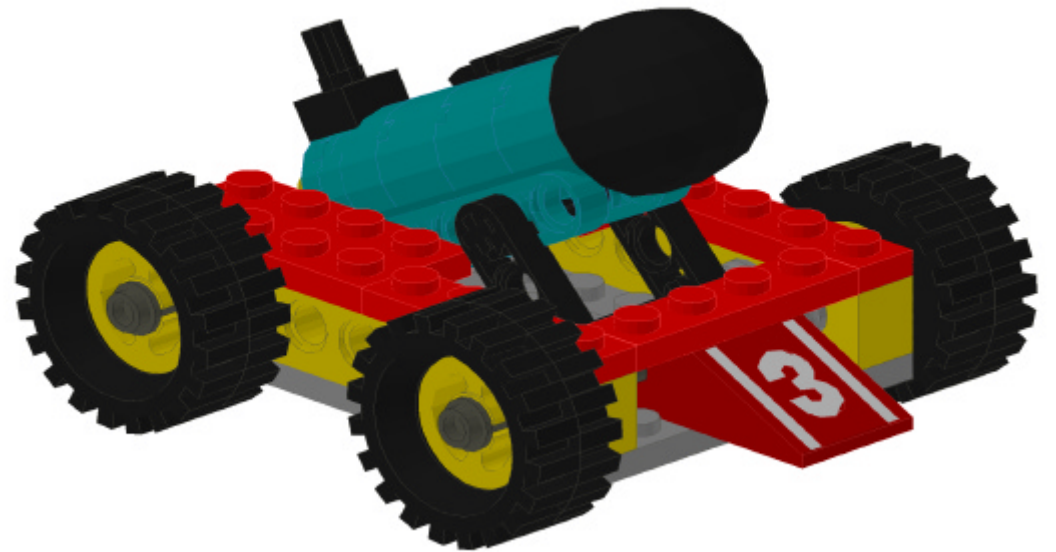

1

2

3

4

5

6

7

8

9

Stp	No.	Color	Part no.	Part name
1	1	Light-Gray	3036.DAT	Plate 6 x 8
1	2	Black	3706.DAT	Technic Axle 6
1	1	Yellow	3702.DAT	Technic Brick 1 x 8 with Holes
1	1	Light-Gray	3713.DAT	Technic Bush
1	1	Light-Gray	4265C.DAT	Technic Bush 1/2 Smooth
2	1	Black	4519.DAT	Technic Axle 3
2	1	Black	6632.DAT	Technic Liftarm 1 x 3
3	1	Black	3005.DAT	Brick 1 x 1
3	4	Dark-Cyan	3941.DAT	Brick 2 x 2 Round
3	1	Dark-Cyan	4032.DAT	Plate 2 x 2 Round
3	1	Black	3704.DAT	Technic Axle 2
3	1	Light-Gray	3713.DAT	Technic Bush
3	1	Light-Gray	4265C.DAT	Technic Bush 1/2 Smooth
3	1	Yellow	32133C01.DAT	Technic Competition Arrow (Complete)
3	1	Black	6632.DAT	Technic Liftarm 1 x 3
3	2	Dark-Cyan	32017.DAT	Technic Liftarm 1 x 5
3	2	Dark-Cyan	4150.DAT	Tile 2 x 2 Round
4	1	Red	3298P56.DAT	Slope Brick 33 3 x 2 with Number 3 Pattern
4	1	Yellow	3702.DAT	Technic Brick 1 x 8 with Holes
5	4	Dark-Gray	6587.DAT	Technic Axle 3 with Stud
5	4	Light-Gray	4265C.DAT	Technic Bush 1/2 Smooth
5	4	Black	2346.DAT	Tyre Medium
5	4	Yellow	3482.DAT	Wheel Centre Large
6	3	Red	3710.DAT	Plate 1 x 4
6	2	Red	3020.DAT	Plate 2 x 4
7	1	Yellow	4079.DAT	Minifig Seat 2 x 2
7	1	Red	3795.DAT	Plate 2 x 6
7	2	White	3069BP06.DAT	Tile 1 x 2 with Long Yellow Arrow with Black Border Pattern
8	2	Yellow	983.DAT	Minifig Hand
8	1	Yellow	3626AP01.DAT	Minifig Head - Stud Solid with Standard Grin Pattern
8	1	White	193B.DAT	Minifig Helmet Classic with Thick Chin Guard
8	1	White	970C02.DAT	Minifig Hips and Legs, Sitting (Complete)
8	1	White	973P14.DAT	Minifig Torso with 'S' Logo Red / Black Pattern
8	1	White	976.DAT	~Minifig Arm Left (Obsolete)
8	1	White	975.DAT	~Minifig Arm Right (Obsolete)