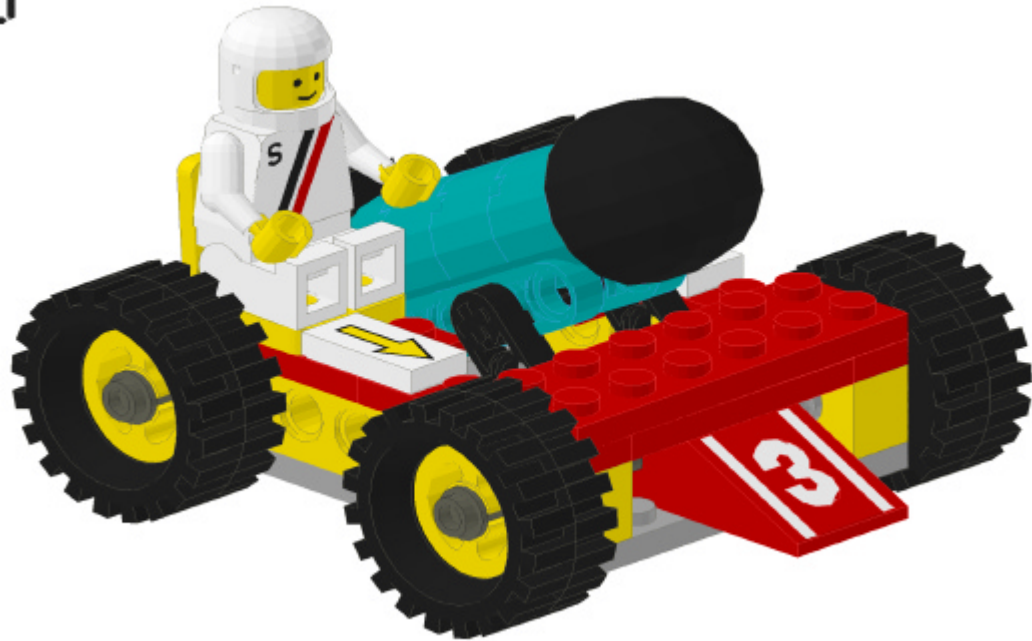

9

Stp	No.	Color	Part no.	Part name
1	1	Light-Gray	3036.DAT	Plate 6 x 8
1	2	Black	3706.DAT	Technic Axle 6
1	1	Yellow	3702.DAT	Technic Brick 1 x 8 with Holes
1	1	Light-Gray	3713.DAT	Technic Bush
1	1	Light-Gray	4265C.DAT	Technic Bush 1/2 Smooth
2	1	Black	4519.DAT	Technic Axle 3
2	1	Black	6632.DAT	Technic Liftarm 1 x 3
3	1	Black	3005.DAT	Brick 1 x 1
3	4	Dark-Cyan	3941.DAT	Brick 2 x 2 Round
3	1	Dark-Cyan	4032.DAT	Plate 2 x 2 Round
3	1	Black	3704.DAT	Technic Axle 2
3	1	Light-Gray	3713.DAT	Technic Bush
3	1	Light-Gray	4265C.DAT	Technic Bush 1/2 Smooth
3	1	Yellow	32133C01.DAT	Technic Competition Arrow (Complete)
3	1	Black	6632.DAT	Technic Liftarm 1 x 3
3	2	Dark-Cyan	32017.DAT	Technic Liftarm 1 x 5
3	2	Dark-Cyan	4150.DAT	Tile 2 x 2 Round
4	1	Red	3298P56.DAT	Slope Brick 33 3 x 2 with Number 3 Pattern
4	1	Yellow	3702.DAT	Technic Brick 1 x 8 with Holes
5	4	Dark-Gray	6587.DAT	Technic Axle 3 with Stud
5	4	Light-Gray	4265C.DAT	Technic Bush 1/2 Smooth
5	4	Black	2346.DAT	Tyre Medium
5	4	Yellow	3482.DAT	Wheel Centre Large
6	3	Red	3710.DAT	Plate 1 x 4
6	2	Red	3020.DAT	Plate 2 x 4
7	1	Yellow	4079.DAT	Minifig Seat 2 x 2
7	1	Red	3795.DAT	Plate 2 x 6
7	2	White	3069BP06.DAT	Tile 1 x 2 with Long Yellow Arrow with Black Border Pattern
8	2	Yellow	983.DAT	Minifig Hand
8	1	Yellow	3626AP01.DAT	Minifig Head - Stud Solid with Standard Grin Pattern
8	1	White	193B.DAT	Minifig Helmet Classic with Thick Chin Guard
8	1	White	970C02.DAT	Minifig Hips and Legs, Sitting (Complete)
8	1	White	973P14.DAT	Minifig Torso with 'S' Logo Red / Black Pattern
8	1	White	976.DAT	~Minifig Arm Left (Obsolete)
8	1	White	975.DAT	~Minifig Arm Right (Obsolete)