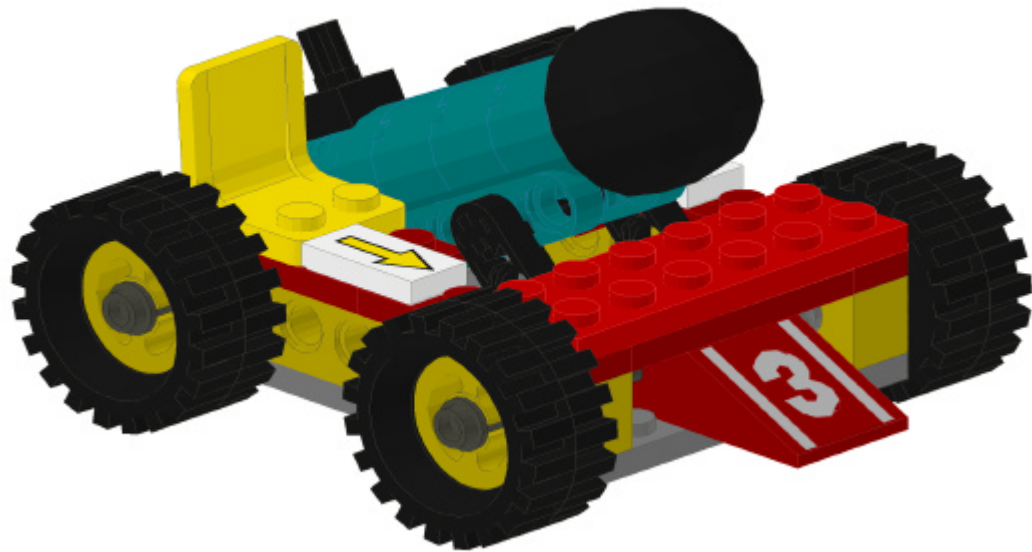

1

2

3

4

5

6

7

8

9

Stp	No.	Color	Part no.	Part name
1	1	Light-Gray	3036.DAT	Plate 6 x 8
1	2	Black	3706.DAT	Technic Axle 6
1	1	Yellow	3702.DAT	Technic Brick 1 x 8 with Holes
1	1	Light-Gray	3713.DAT	Technic Bush
1	1	Light-Gray	4265C.DAT	Technic Bush 1/2 Smooth
2	1	Black	4519.DAT	Technic Axle 3
2	1	Black	6632.DAT	Technic Liftarm 1 x 3
3	1	Black	3005.DAT	Brick 1 x 1
3	4	Dark-Cyan	3941.DAT	Brick 2 x 2 Round
3	1	Dark-Cyan	4032.DAT	Plate 2 x 2 Round
3	1	Black	3704.DAT	Technic Axle 2
3	1	Light-Gray	3713.DAT	Technic Bush
3	1	Light-Gray	4265C.DAT	Technic Bush 1/2 Smooth
3	1	Yellow	32133C01.DAT	Technic Competition Arrow (Complete)
3	1	Black	6632.DAT	Technic Liftarm 1 x 3
3	2	Dark-Cyan	32017.DAT	Technic Liftarm 1 x 5
3	2	Dark-Cyan	4150.DAT	Tile 2 x 2 Round
4	1	Red	3298P56.DAT	Slope Brick 33 3 x 2 with Number 3 Pattern
4	1	Yellow	3702.DAT	Technic Brick 1 x 8 with Holes
5	4	Dark-Gray	6587.DAT	Technic Axle 3 with Stud
5	4	Light-Gray	4265C.DAT	Technic Bush 1/2 Smooth
5	4	Black	2346.DAT	Tyre Medium
5	4	Yellow	3482.DAT	Wheel Centre Large
6	3	Red	3710.DAT	Plate 1 x 4
6	2	Red	3020.DAT	Plate 2 x 4
7	1	Yellow	4079.DAT	Minifig Seat 2 x 2
7	1	Red	3795.DAT	Plate 2 x 6
7	2	White	3069BP06.DAT	Tile 1 x 2 with Long Yellow Arrow with Black Border Pattern
8	2	Yellow	983.DAT	Minifig Hand
8	1	Yellow	3626AP01.DAT	Minifig Head - Stud Solid with Standard Grin Pattern
8	1	White	193B.DAT	Minifig Helmet Classic with Thick Chin Guard
8	1	White	970C02.DAT	Minifig Hips and Legs, Sitting (Complete)
8	1	White	973P14.DAT	Minifig Torso with 'S' Logo Red / Black Pattern
8	1	White	976.DAT	~Minifig Arm Left (Obsolete)
8	1	White	975.DAT	~Minifig Arm Right (Obsolete)